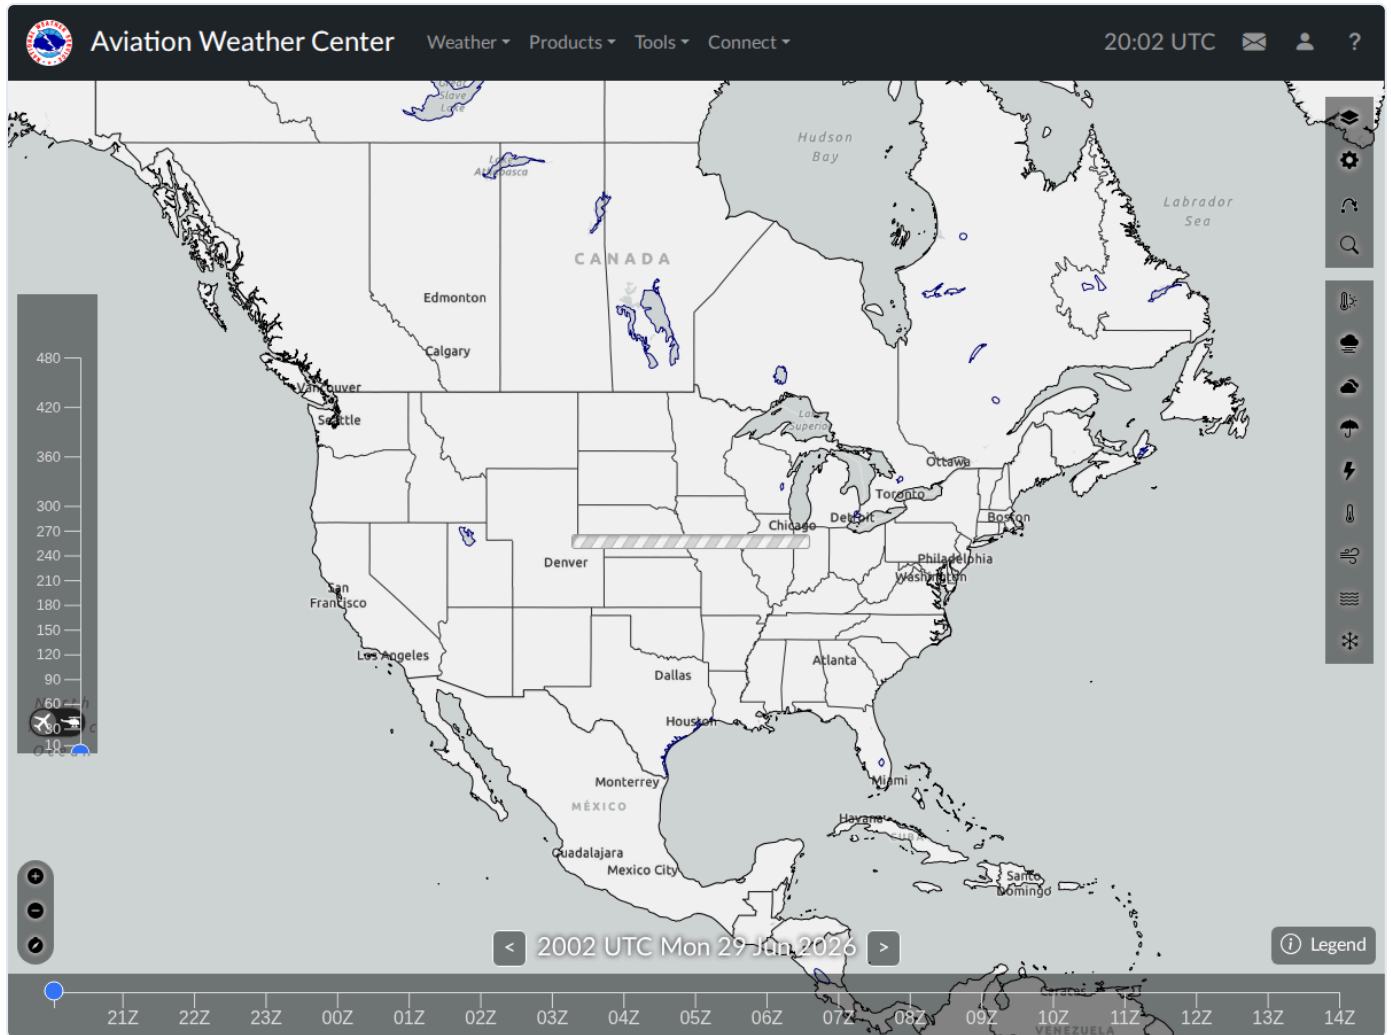

# ArgusWatch.eu — AWC GFA Map (20260629\_200241)

Archive date: 2026-06-29 · Generated 2026-07-01 15:20 UTC

## AWC GFA Map (1)

2026-06-29 20:02 UTC