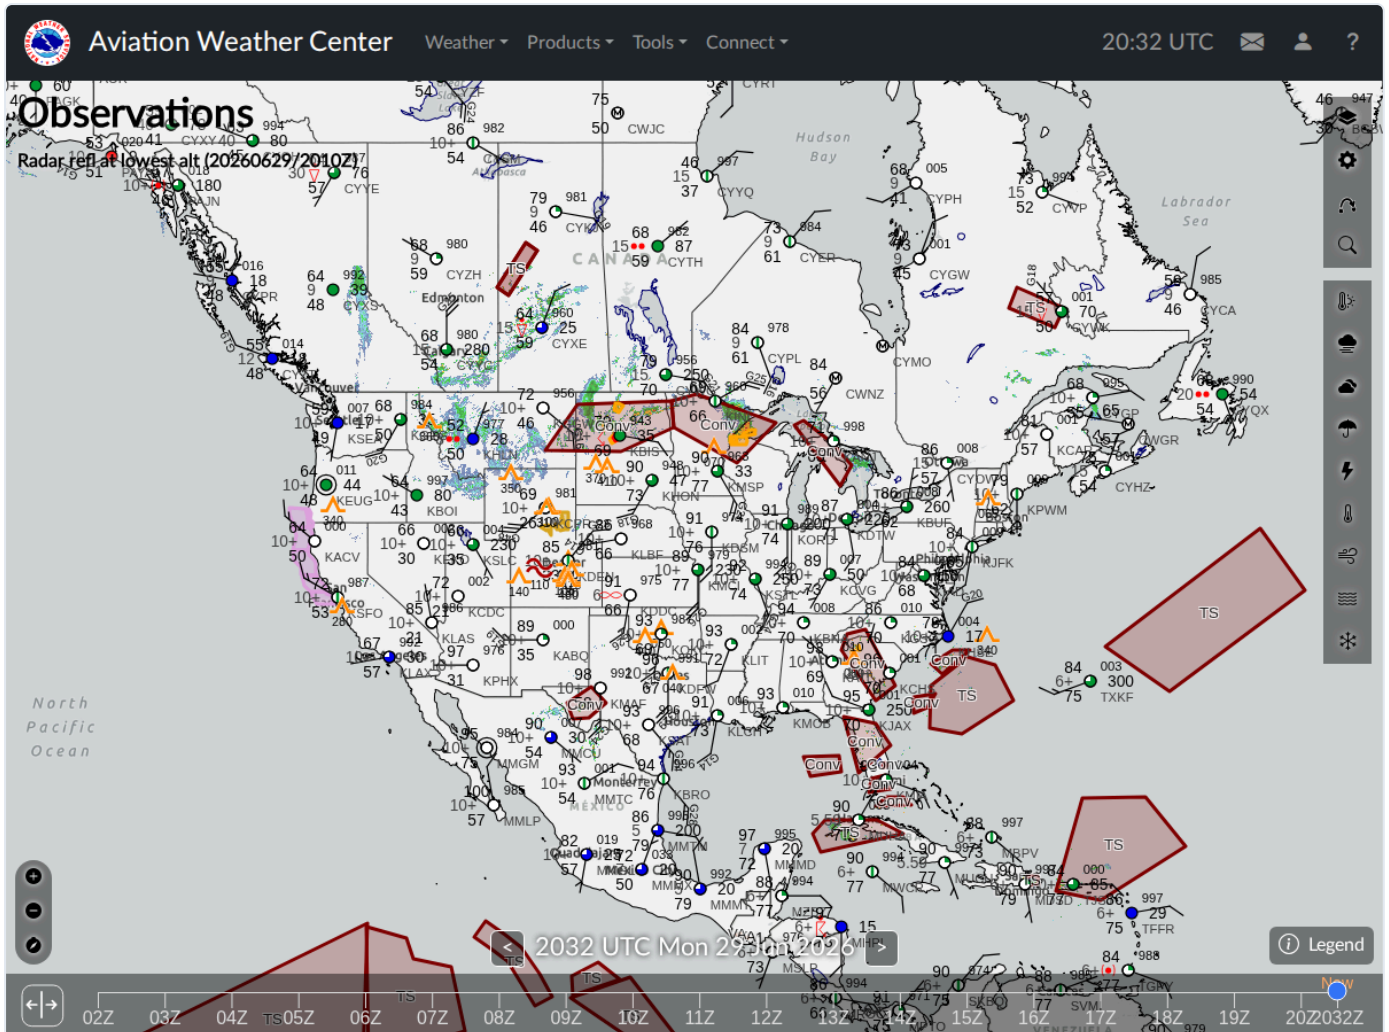

# ArgusWatch.eu – AWC GFA Map (20260629\_203246)

Archive date: 2026-06-29 · Generated 2026-06-30 13:51 UTC

## AWC GFA Map (1)

2026-06-29 20:32 UTC