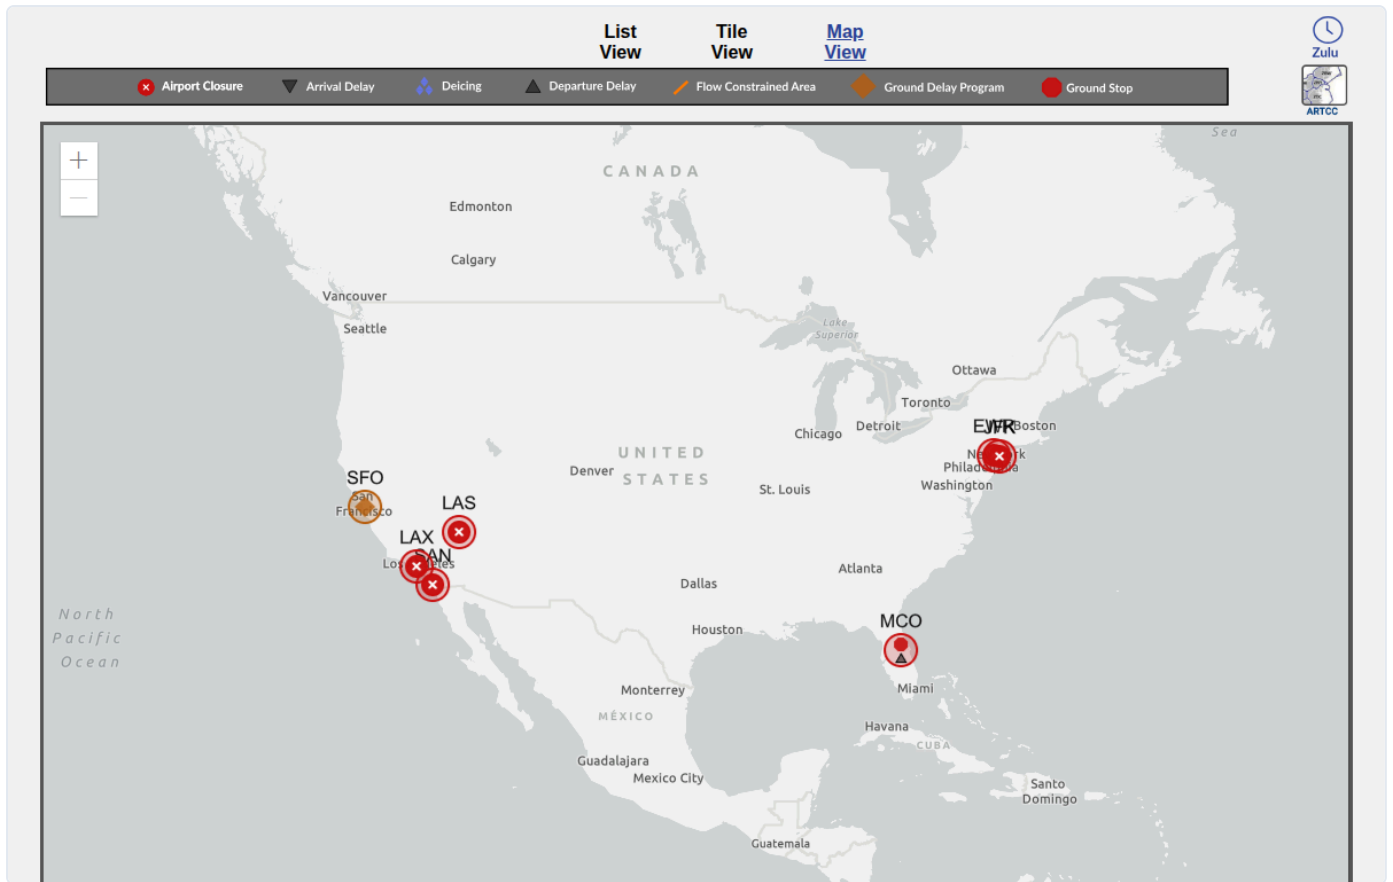

# ArgusWatch.eu — FAA NAS Map (20260629\_210218)

Archive date: 2026-06-29 · Generated 2026-07-01 15:17 UTC

## FAA NAS Map (1)

2026-06-29 21:02 UTC