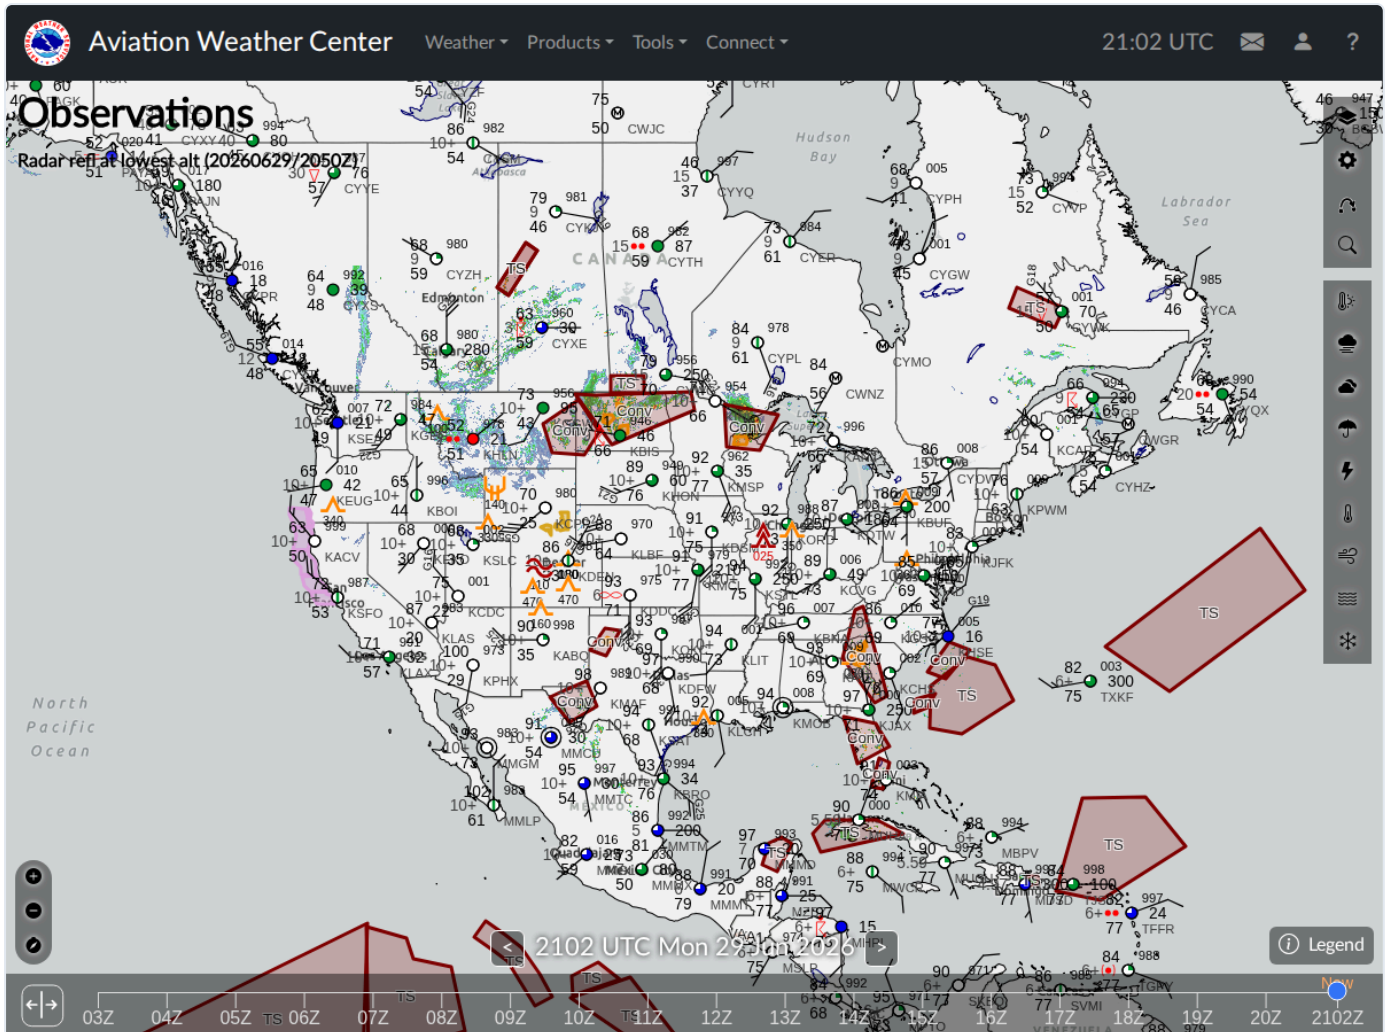

ArgusWatch.eu — AWC GFA Map (20260629_210241)

Archive date: 2026-06-29 · Generated 2026-07-01 15:19 UTC

AWC GFA Map (1)

2026-06-29 21:02 UTC