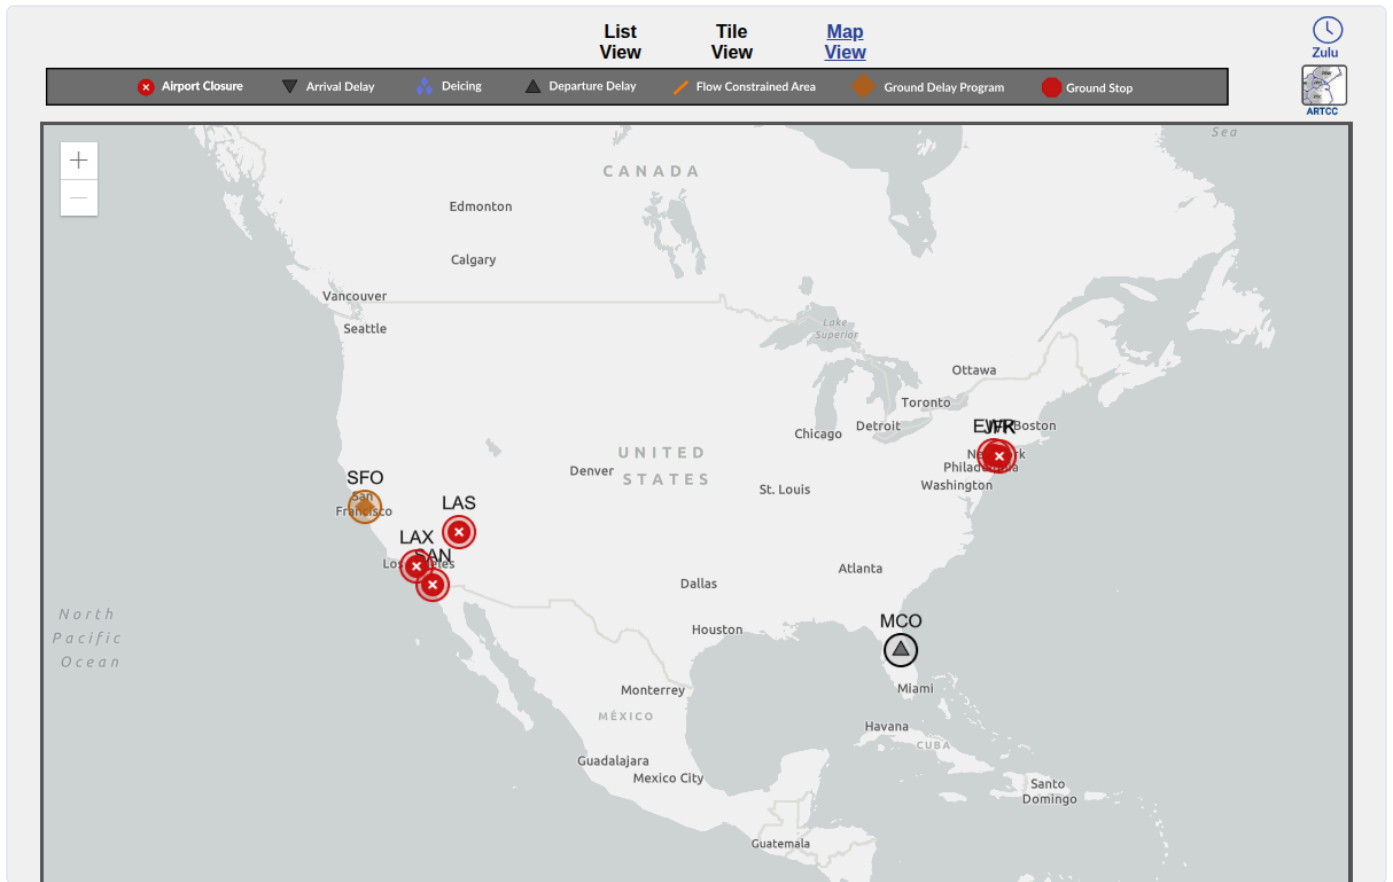

ArgusWatch.eu — FAA NAS Map (20260629_213225)

Archive date: 2026-06-29 · Generated 2026-06-30 13:50 UTC

FAA NAS Map (1)

2026-06-29 21:32 UTC