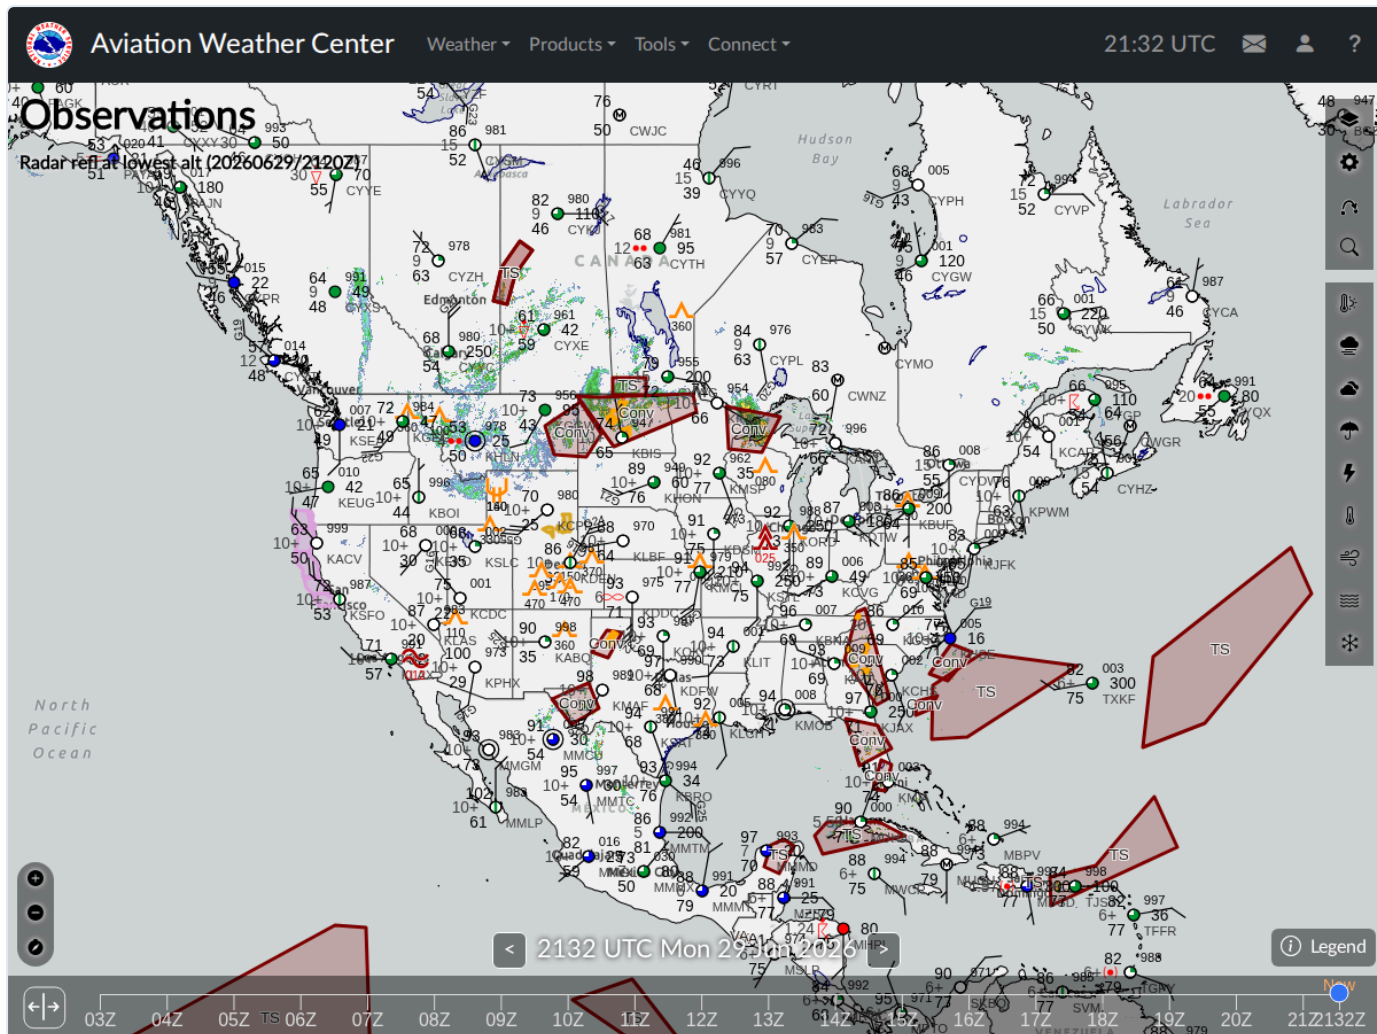

# ArgusWatch.eu — AWC GFA Map (20260629\_213250)

Archive date: 2026-06-29 · Generated 2026-07-01 16:13 UTC

## AWC GFA Map (1)

2026-06-29 21:32 UTC