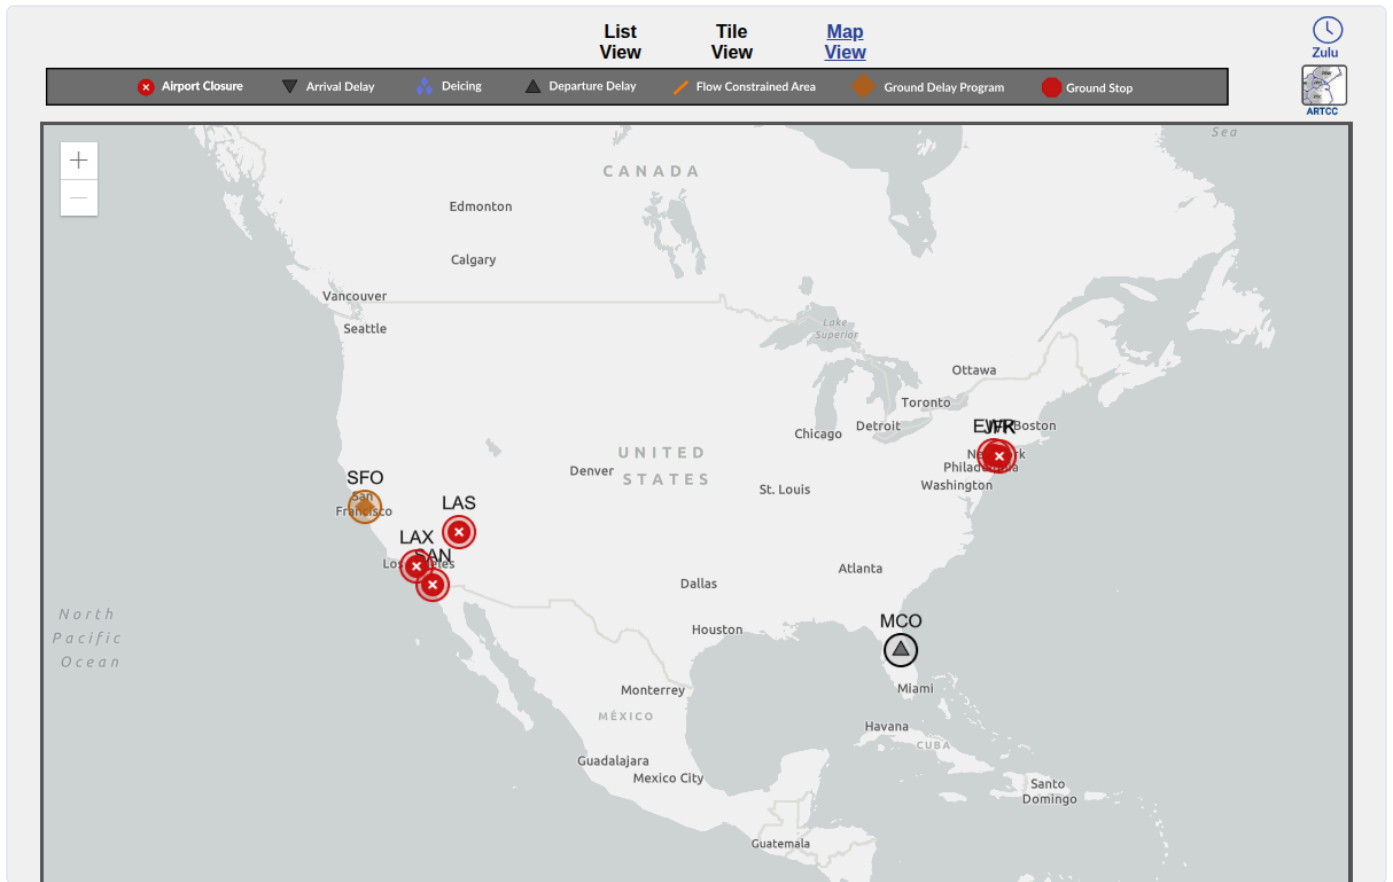

ArgusWatch.eu — FAA NAS Map (20260629_220223)

Archive date: 2026-06-29 · Generated 2026-07-01 15:19 UTC

FAA NAS Map (1)

2026-06-29 22:02 UTC