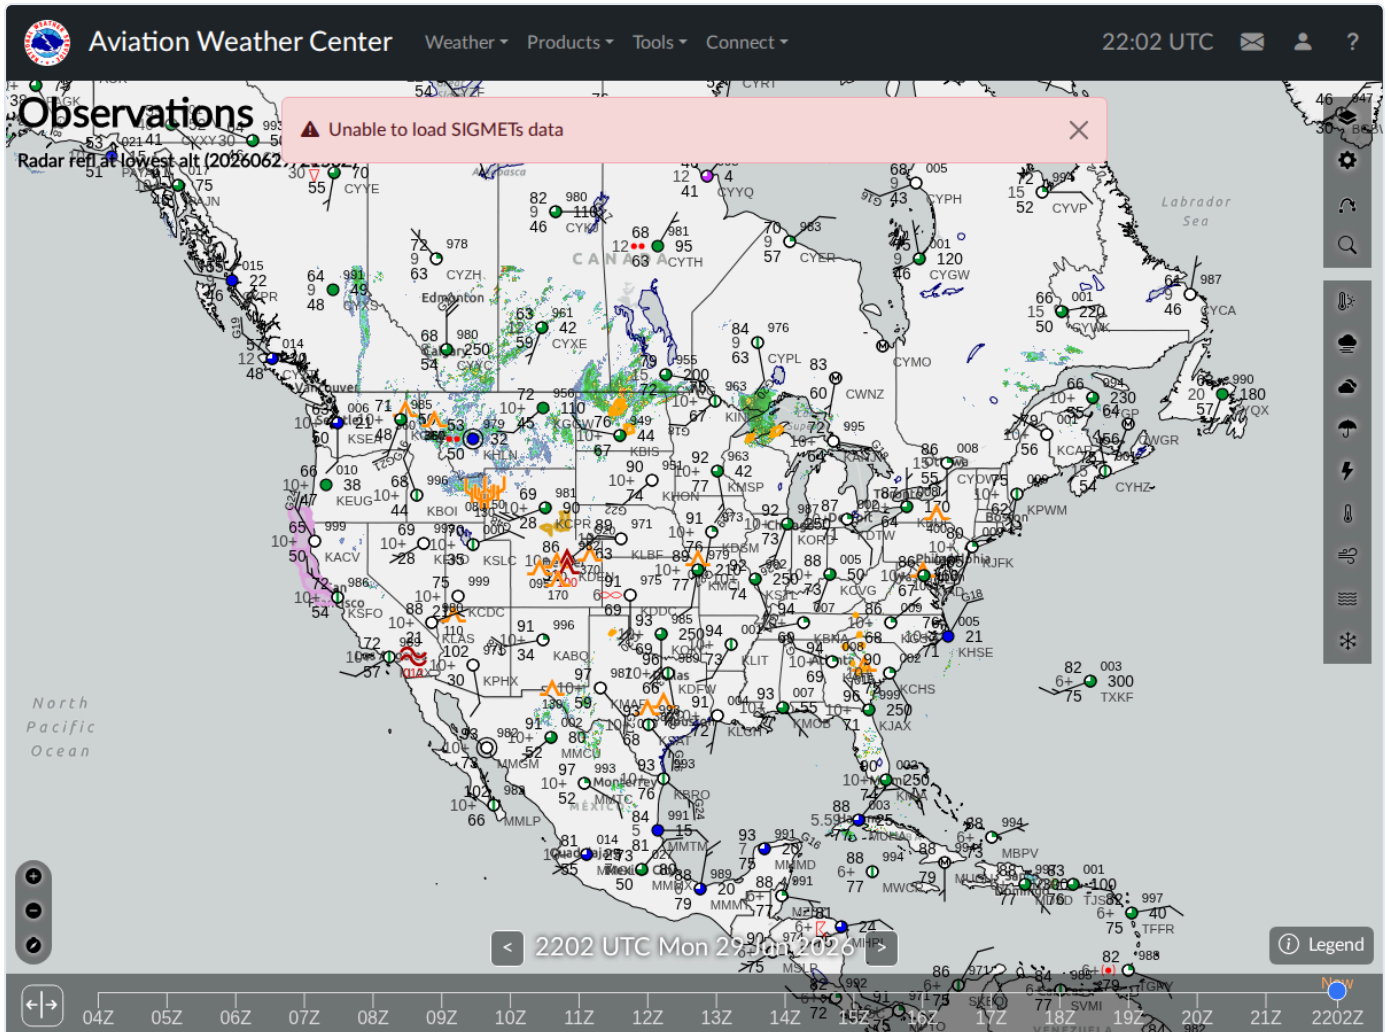

ArgusWatch.eu — AWC GFA Map (20260629_220246)

Archive date: 2026-06-29 · Generated 2026-06-30 14:40 UTC

AWC GFA Map (1)

2026-06-29 22:02 UTC