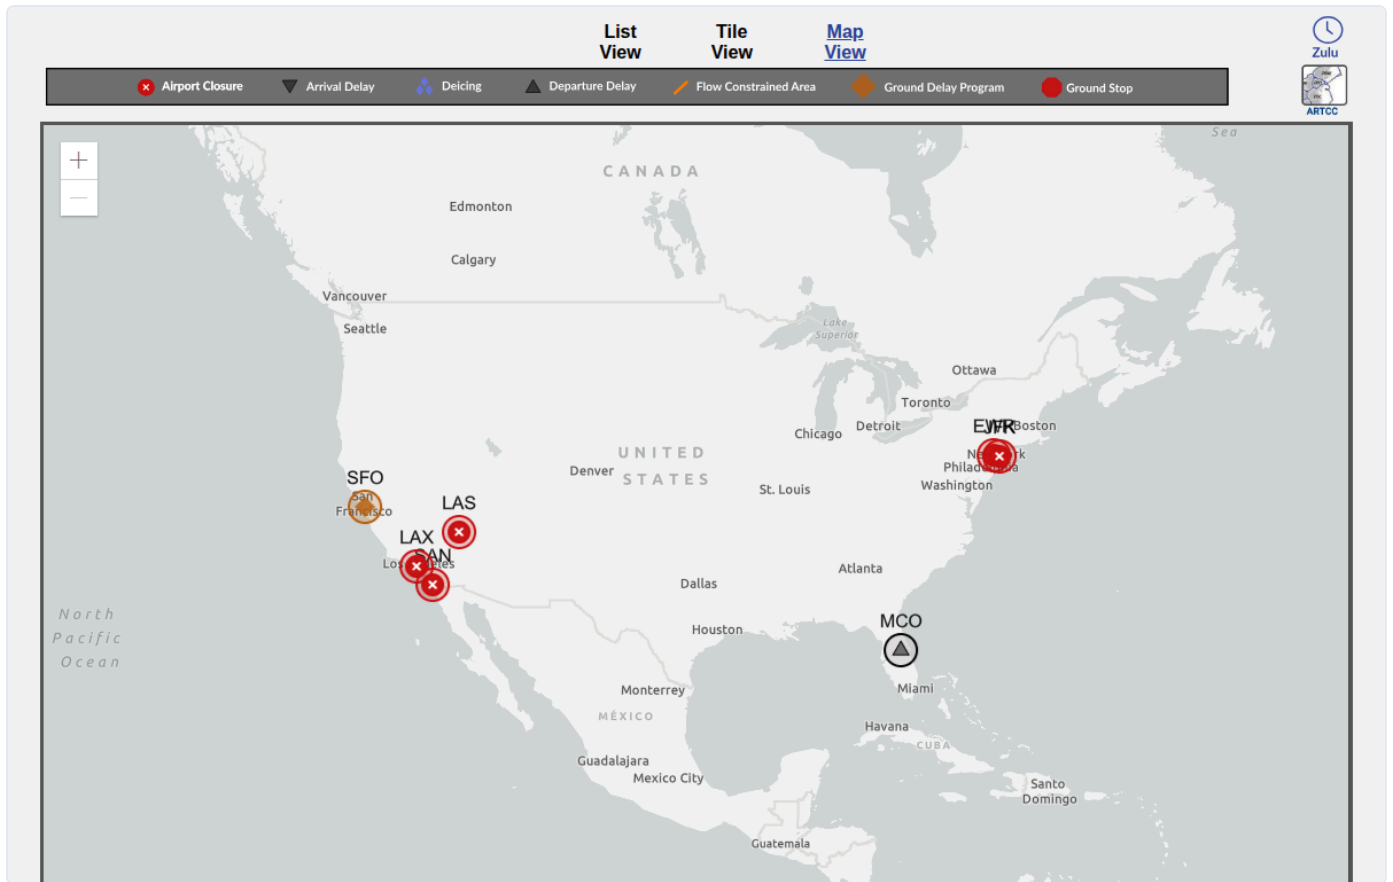

ArgusWatch.eu — FAA NAS Map (20260629_221724)

Archive date: 2026-06-29 · Generated 2026-06-30 13:48 UTC

FAA NAS Map (1)

2026-06-29 22:17 UTC