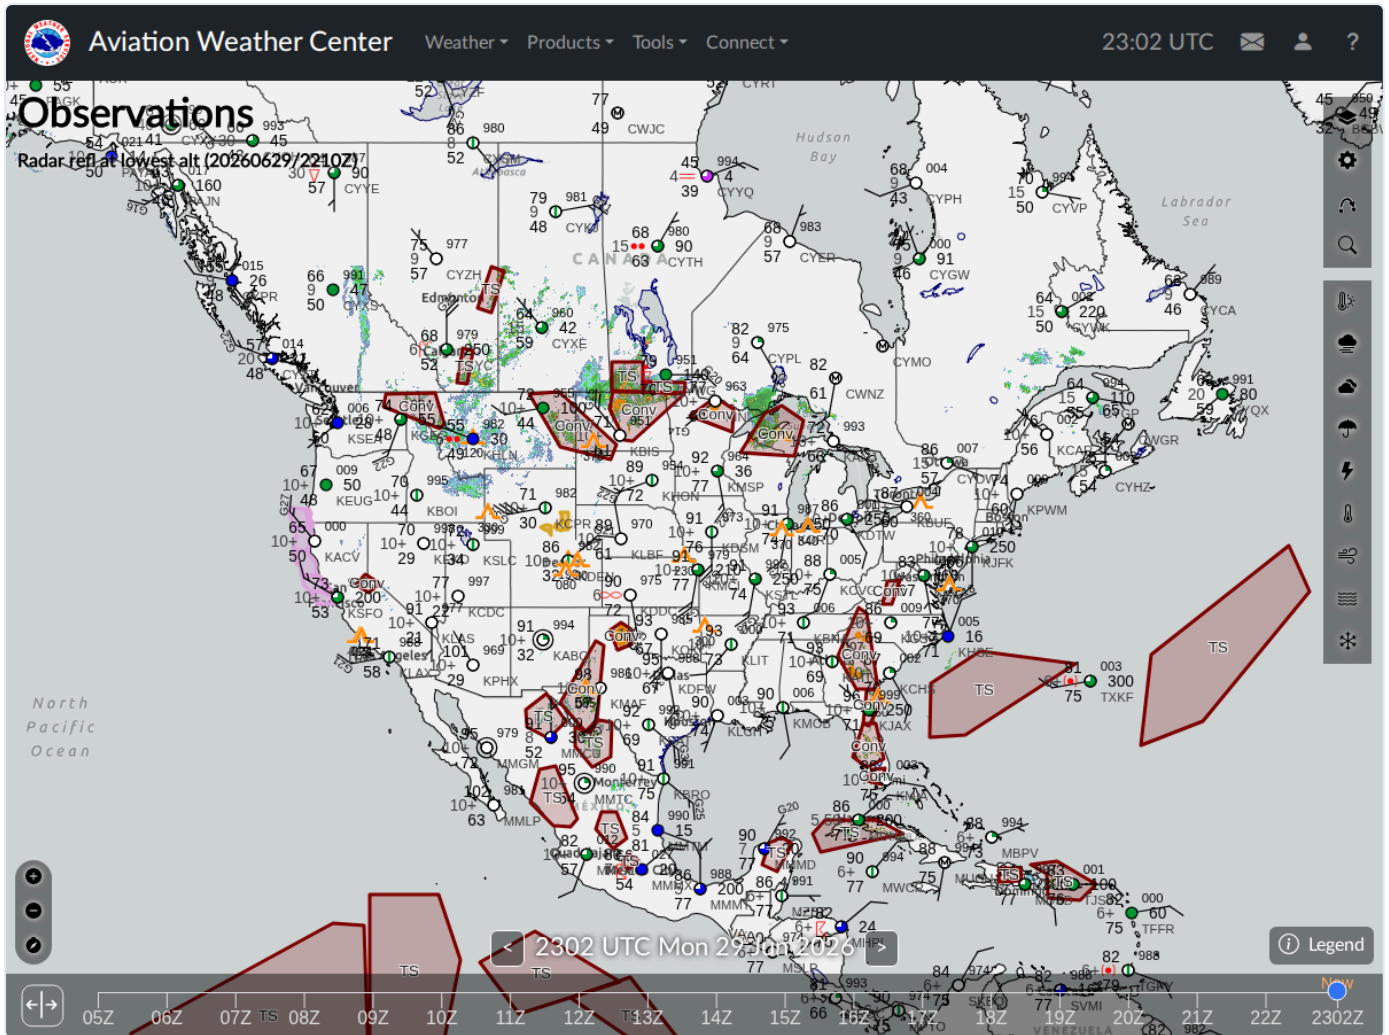

ArgusWatch.eu — AWC GFA Map (20260629_230243)

Archive date: 2026-06-29 · Generated 2026-07-01 15:20 UTC

AWC GFA Map (1)

2026-06-29 23:02 UTC