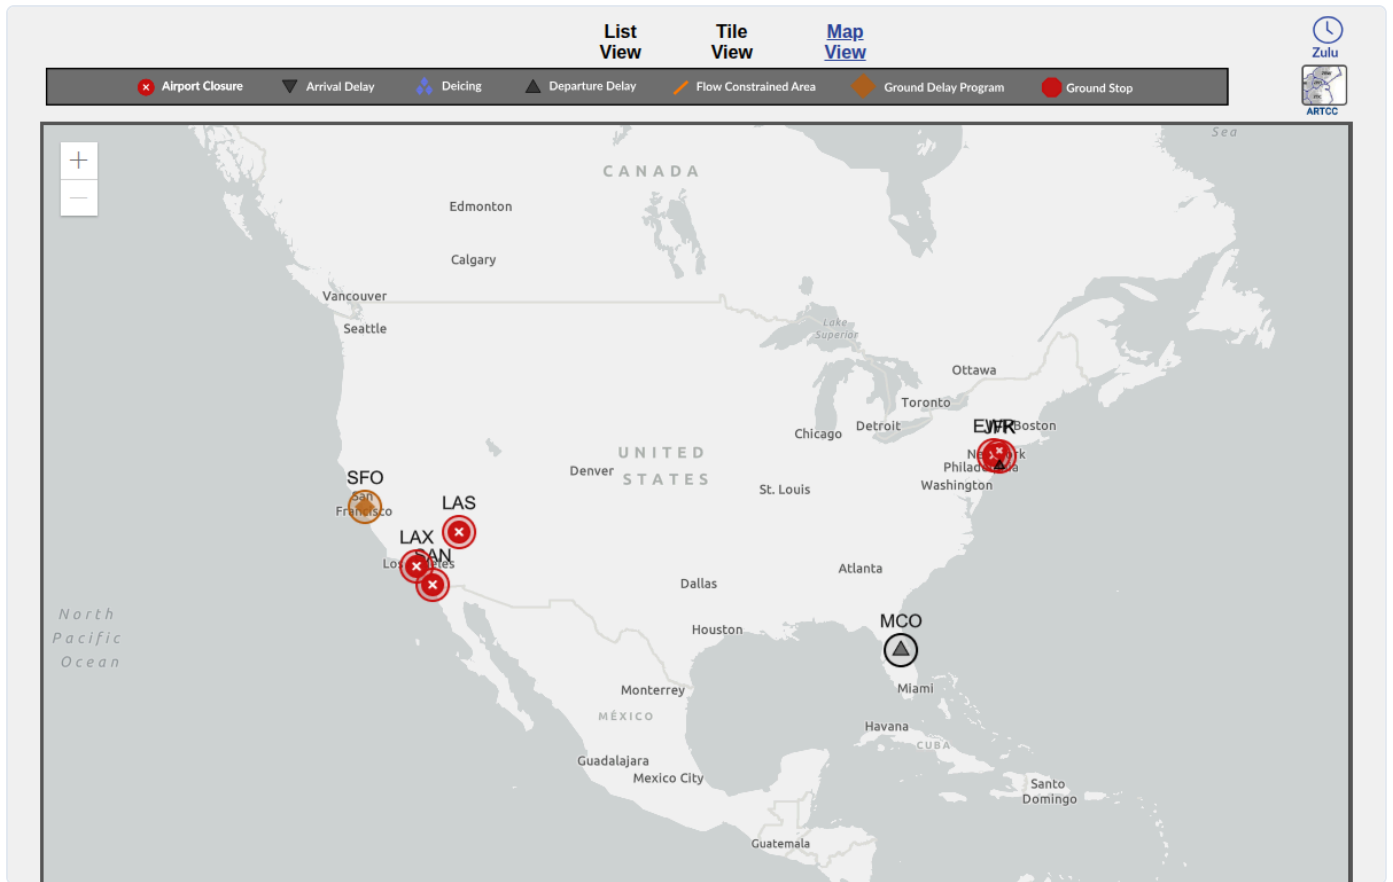

ArgusWatch.eu — FAA NAS Map (20260629_231721)

Archive date: 2026-06-29 · Generated 2026-06-30 13:48 UTC

FAA NAS Map (1)

2026-06-29 23:17 UTC