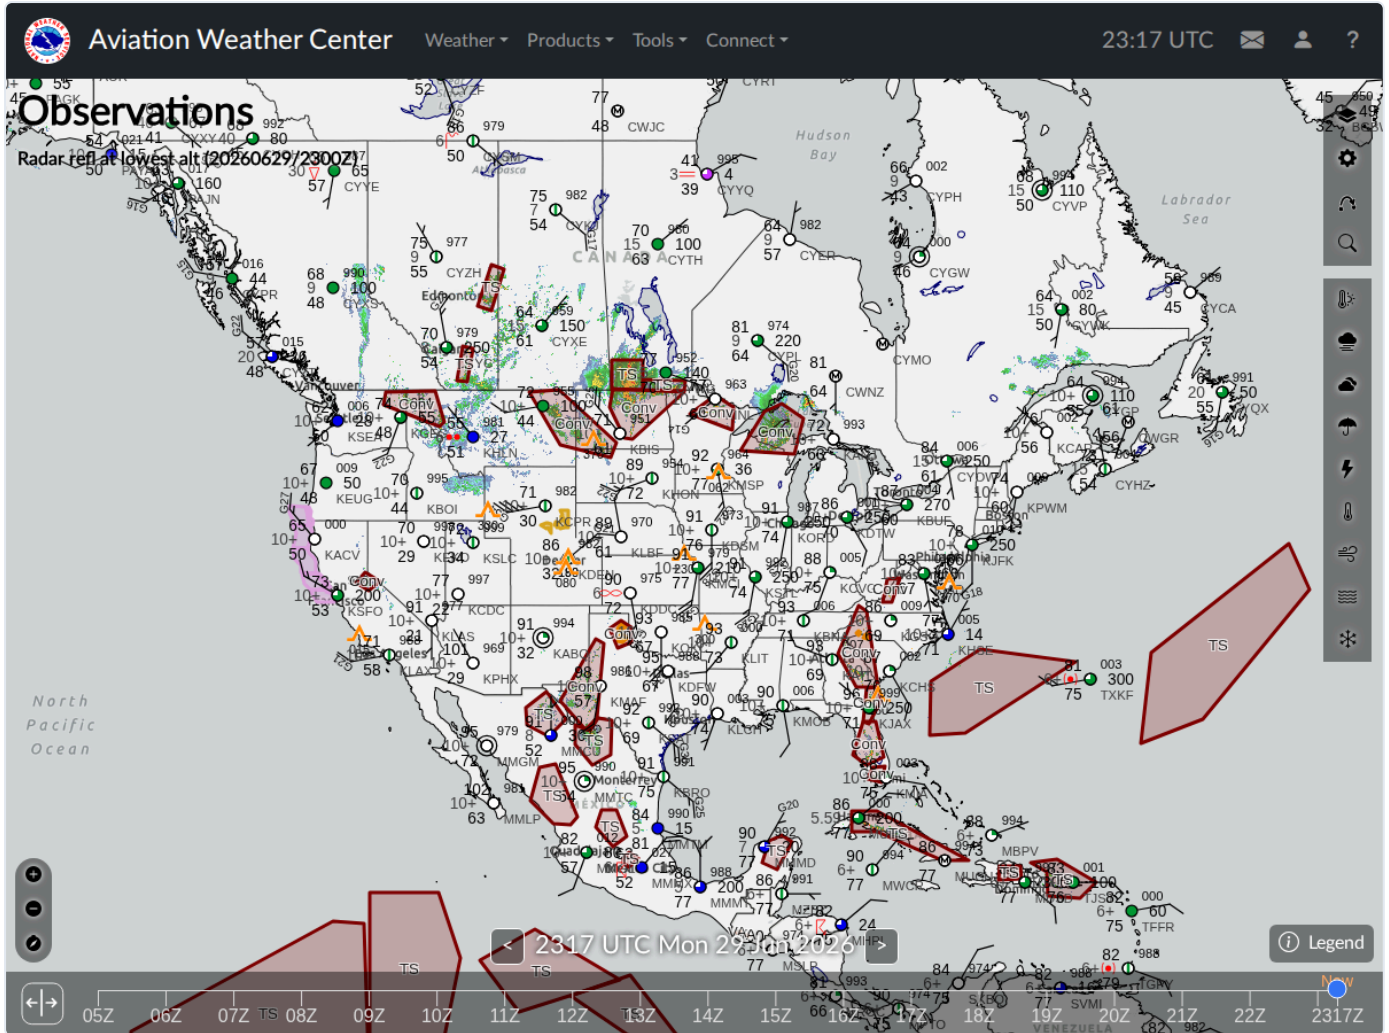

# ArgusWatch.eu — AWC GFA Map (20260629\_231745)

Archive date: 2026-06-29 · Generated 2026-06-30 13:49 UTC

## AWC GFA Map (1)

2026-06-29 23:17 UTC