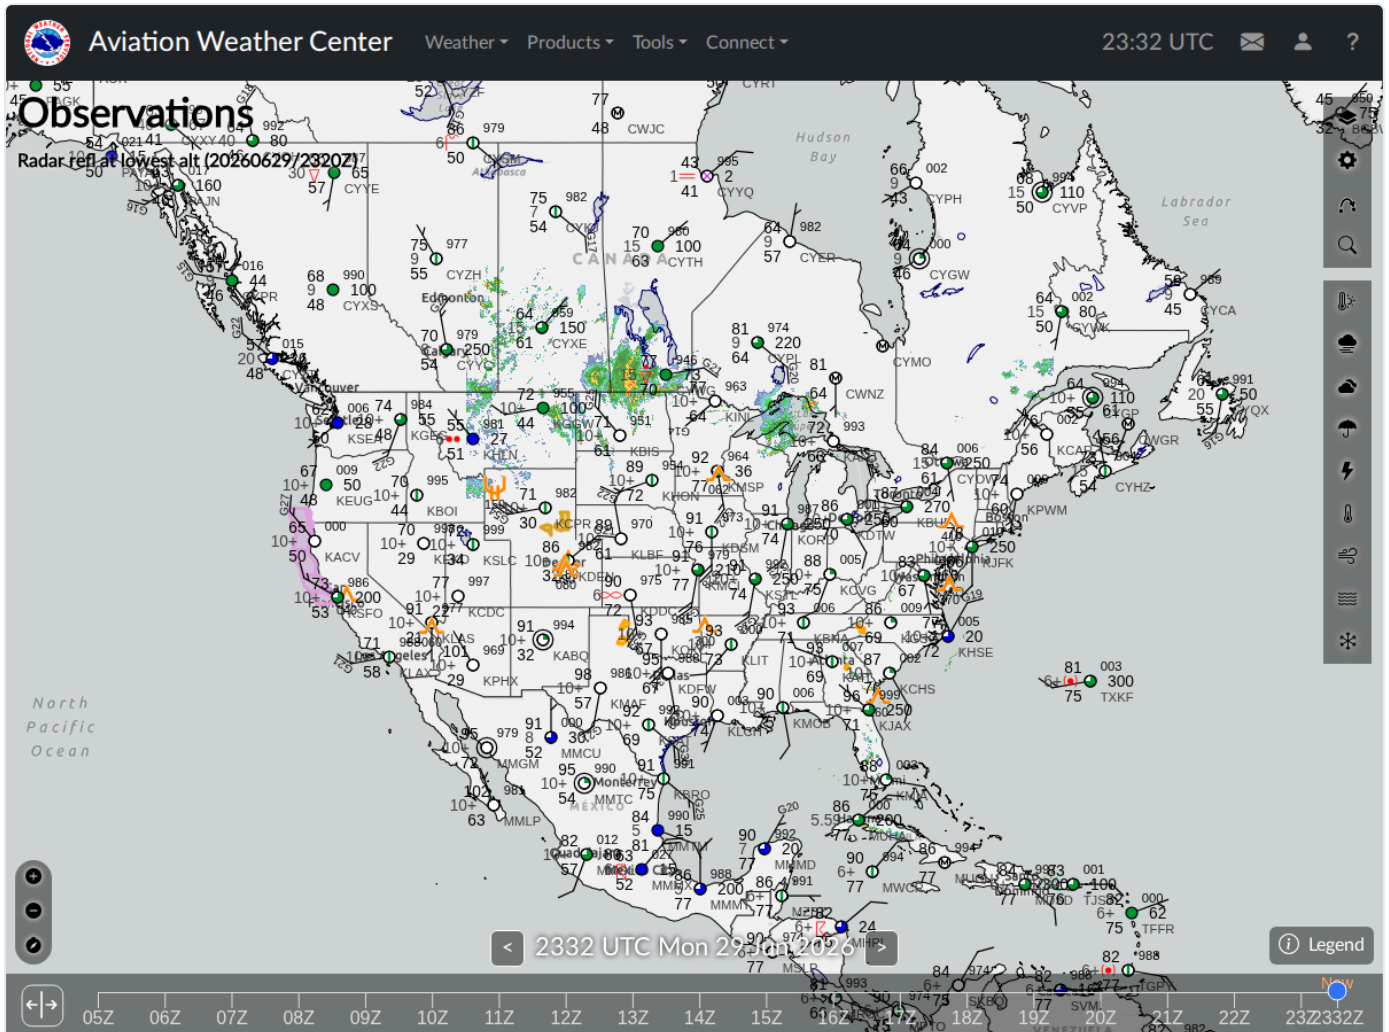

ArgusWatch.eu — AWC GFA Map (20260629_233246)

Archive date: 2026-06-29 · Generated 2026-06-30 13:52 UTC

AWC GFA Map (1)

2026-06-29 23:32 UTC