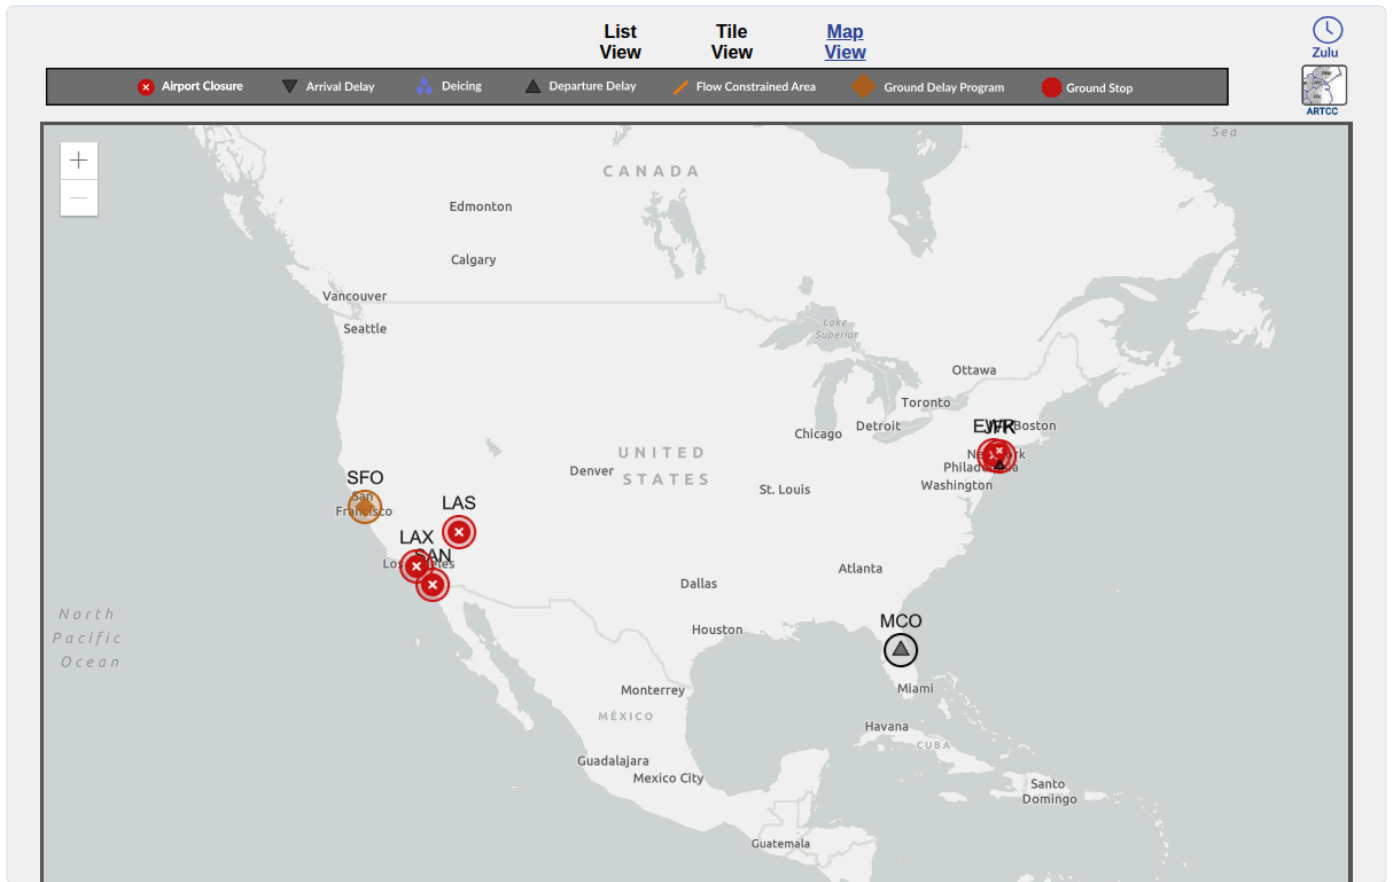

ArgusWatch.eu — FAA NAS Map (20260629_234715)

Archive date: 2026-06-29 · Generated 2026-06-30 13:51 UTC

FAA NAS Map (1)

2026-06-29 23:47 UTC